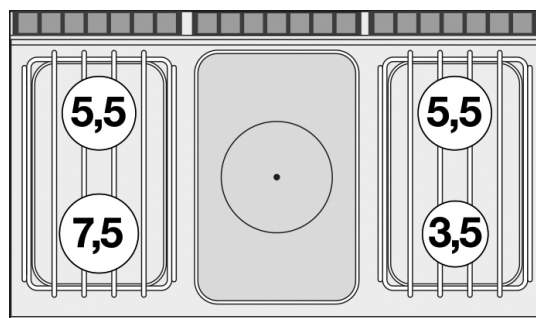

TPF4-712GP

70 SUPERLOTUS

GAS SOLID TOP WITH OVEN

Solid top + 4 burners Traditional gas-oven
cm. 107x55x34h, temp: 150÷300°C, with 1
grid cm.105x53 - Plate 37x57cm (included 1
Head end filler strip mod.TPA-7)

Construction - Fabricated using CrNi 18/10 AISI 304 grade Stainless Steel Scotch-Brite Satin polish Finish, incorporating 2 mm thick worktop, rounded edges, chromed details and rear splash back. Knobs with waterproof grades IPX5. Model - Professional Gas Solid Top with Gas Oven, versions with or without 2 or 4 burners, with or without compartment. Piezoelectric ignition with pilot light, 15mm thick steel top for the best in heat conductivity including thermocouple safety valves. Gas oven has piezoelectric ignition, thermocouple safety valves. Burners with ignition by pilot light, taps with thermocouple safety valve. Modulating flame burners, grills in stainless steel rods or cast iron, with removable liquid collectors. Maintenance - All serviceable parts are accessible by the easy removal of front control panel and removable collectors. Fittings - Appliance is supplied with both LPG and Natural Gas conversion jets and adjustable feet.

ITALIAN CULINARY ART

The pictures are purely representative. The manufacturer reserves the right to modify the technical data and models without previous notice.

TPF4-712GP

70 SUPERLOTUS

GAS SOLID TOP WITH OVEN

A	Data plate		C	Gas connection	ISO 7-1 3/4" M
---	------------	--	---	----------------	----------------

MODEL: TPF4-712GP
 DIMENSIONS: cm. 120x 70,5x 90h
 GAS POWER: 40 kW / 34.400 kcal/h
 GAS TYPE: Natural Gas / LPG