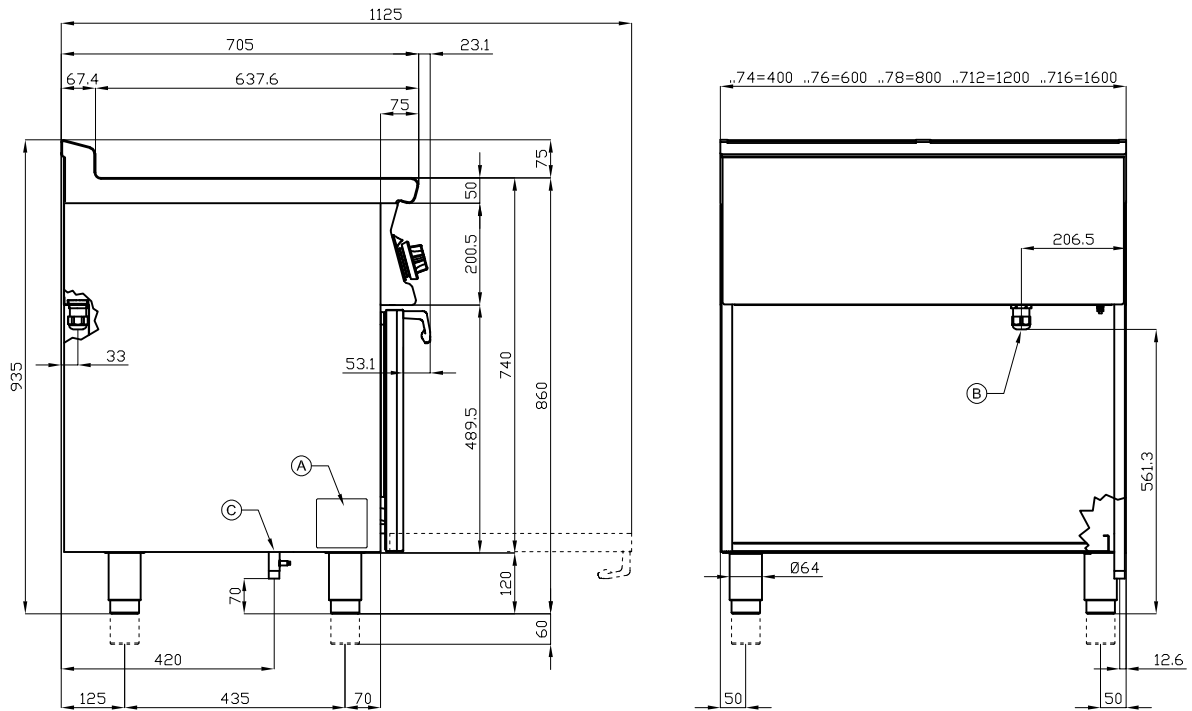

TPF4-712GP

70 SUPERLOTUS

GAS SOLID TOP WITH OVEN

Solid top + 4 burners Traditional gas-oven
cm. 107x55x34h, temp: 150÷300°C, with 1
grid cm.105x53 - Plate 37x57cm (included 1
Head end filler strip mod.TPA-7)

A	Data plate		C	Gas connection	ISO 7-1 3/4" M
---	------------	--	---	----------------	----------------

MODEL: TPF4-712GP
 DIMENSIONS: cm. 120x 70,5x 90h
 GAS POWER: 40 kW / 34.400 kcal/h
 GAS TYPE: Natural Gas / LPG