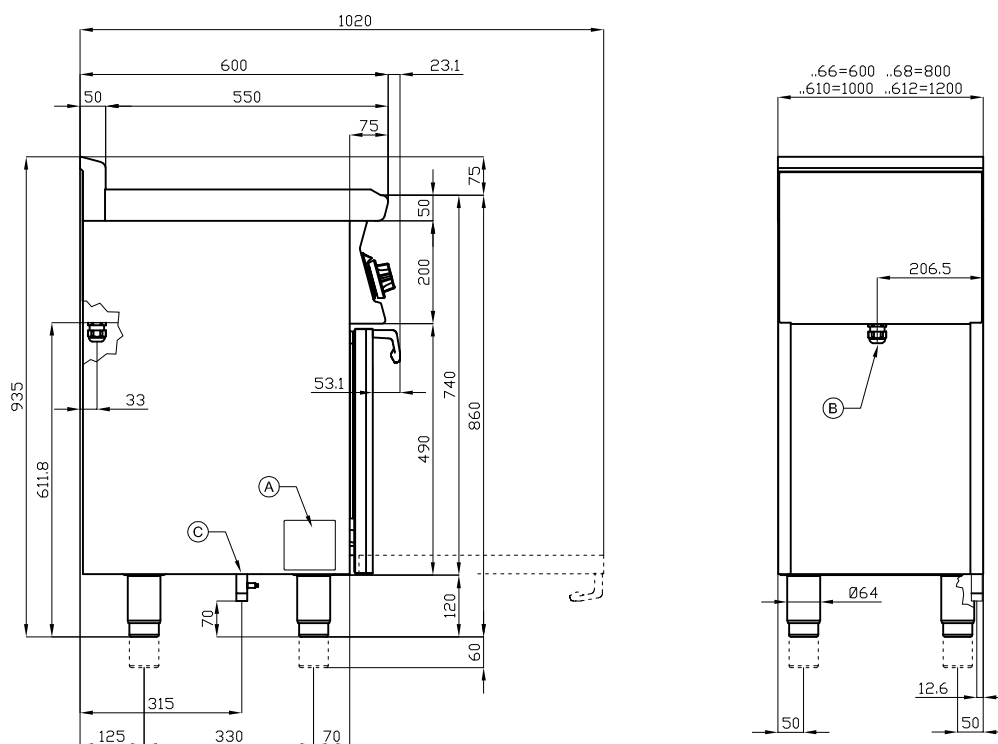

TPF4-610G

60 MAGICLOTUS

GAS SOLID TOP WITH OVEN

Solid top + 4 burners on Gas static oven with grill cm. 64x39x35h, temp: 125÷275°C, with 1 grid cm.53x32,5 GN1/1, Plate cm. 37x50 - Glass door

Construction - Fabricated using CrNi 18/10 AISI 304 grade Stainless Steel Scotch-Brite Satin polish Finish, incorporating 1mm thick worktop, rounded edges, chromed details and rear splash back. Knobs with waterproof grades IPX5. Model - Professional Gas Solid Top with static gas oven. Pilot light and 15mm thick steel top for the best in heat conductivity including thermocouple safety valves. Burners with electric ignition, taps with thermocouple safety valve. Modulating flame burners, cast iron grills, with removable liquid collectors. Oven equipped with wide glass or stainless steel door and timers. Maintenance - All serviceable parts are accessible by the easy removal of front control panel and removable collectors. Fittings - Appliance is supplied with both LPG and Natural Gas conversion jets and adjustable feet.

ITALIAN CULINARY ART

The pictures are purely representative. The manufacturer reserves the right to modify the technical data and models without previous notice.

TPF4-610G

60 MAGICLOTUS

GAS SOLID TOP WITH OVEN

A	Data plate		B	Electrical connection	
C	Gas connection	ISO 7-1 1/2" M			

MODEL: TPF4-610G
DIMENSIONS: cm. 100x 60x 90h
GAS POWER: 27,5 kW / 23.650 kcal/h
GAS TYPE: Natural Gas / LPG
ELECTRIC POWER: 0,015 kW
VOLTAGE: 230V~
FREQUENCY: 50/60 Hz

kg: 165
m³: 0.766
mm: 1030x670x1110

BUY LOTUS BUY ITALY

The pictures are purely representative. The manufacturer reserves the right to modify the technical data and models without previous notice.

LOTUS S.P.A. Via Calmaor, 46
 31020 San Vendemiano(TV) - Italy
 Tel. + 39 0438 778020 / 778468
 Fax + 39 0438 778277
 www.lotuscookers.it - lotus@lotuscookers.it