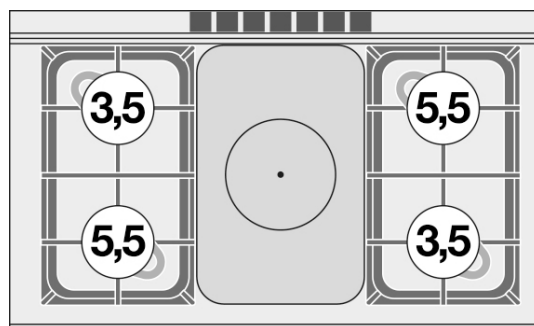

TPF4-610G

60 MAGICLOTUS

GAS SOLID TOP WITH OVEN

Solid top + 4 burners on Gas static oven with grill cm. 64x39x35h, temp: 125÷275°C, with 1 grid cm.53x32,5 GN1/1, Plate cm. 37x50 - Glass door

Construction - Fabricated using CrNi 18/10 AISI 304 grade Stainless Steel Scotch-Brite Satin polish Finish, incorporating 1mm thick worktop, rounded edges, chromed details and rear splash back. Knobs with waterproof grades IPX5. Model - Professional Gas Solid Top with static gas oven. Pilot light and 15mm thick steel top for the best in heat conductivity including thermocouple safety valves. Burners with electric ignition, taps with thermocouple safety valve. Modulating flame burners, cast iron grills, with removable liquid collectors. Oven equipped with wide glass or stainless steel door and timers. Maintenance - All serviceable parts are accessible by the easy removal of front control panel and removable collectors. Fittings - Appliance is supplied with both LPG and Natural Gas conversion jets and adjustable feet.

ITALIAN CULINARY ART

The pictures are purely representative. The manufacturer reserves the right to modify the technical data and models without previous notice.

TPF4-610G

60 MAGICLOTUS

GAS SOLID TOP WITH OVEN

A	Data plate		B	Electrical connection	
C	Gas connection	ISO 7-1 1/2" M			

MODEL: TPF4-610G
DIMENSIONS: cm. 100x 60x 90h
GAS POWER: 27,5 kW / 23.650 kcal/h
GAS TYPE: Natural Gas / LPG
ELECTRIC POWER: 0,015 kW
VOLTAGE: 230V~
FREQUENCY: 50/60 Hz