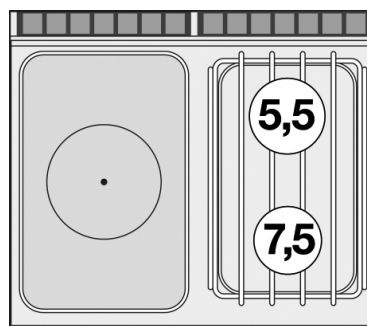

Construction - Fabricated using CrNi 18/10 AISI 304 grade Stainless Steel Scotch-Brite Satin polish Finish, incorporating 2 mm thick worktop, rounded edges, chromed details and rear splash back. Knobs with waterproof grades IPX5. Model - Professional Gas Solid Top with Gas Oven, versions with or without 2 or 4 burners, with or without compartment. Piezoelectric ignition with pilot light, 15mm thick steel top for the best in heat conductivity including thermocouple safety valves. Gas oven has piezoelectric ignition, thermocouple safety valves. Burners with ignition by pilot light, taps with thermocouple safety valve. Modulating flame burners, grills in stainless steel rods or cast iron, with removable liquid collectors. Maintenance - All serviceable parts are accessible by the easy removal of front control panel and removable collectors. Fittings - Appliance is supplied with both LPG and Natural Gas conversion jets and adjustable feet.