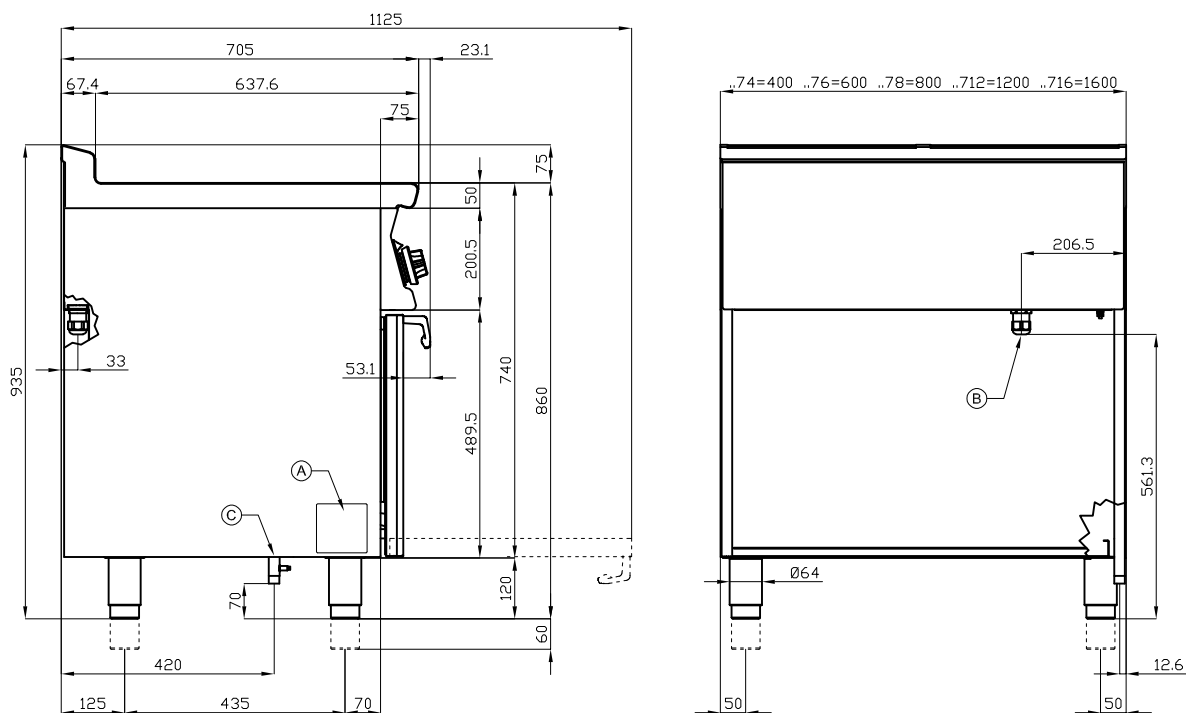

# TPF2-78GP

70 SUPERLOTUS

GAS SOLID TOP WITH OVEN

Solid top + 2 burners Traditional gas-oven  
cm. 67x55x34h, temp: 150÷300°C, with 1  
grid cm.65x53 GN2/1 - Plate 37x57cm  
(included 1 Head end filler strip mod.TPA-7)

# TPF2-78GP

70 SUPERLOTUS

GAS SOLID TOP WITH OVEN

A	Data plate		C	Gas connection	ISO 7-1 3/4" M
---	------------	--	---	----------------	----------------

**MODEL:** TPF2-78GP  
**DIMENSIONS:** cm. 80x 70,5x 90h  
**GAS POWER:** 27,3 kW / 23.478 kcal/h  
**GAS TYPE:** Natural Gas / LPG

**kg:** 165  
**m<sup>3</sup>:** 0.709  
**mm:** 830x770x1110

BUY LOTUS BUY ITALY

The pictures are purely representative. The manufacturer reserves the right to modify the technical data and models without previous notice.