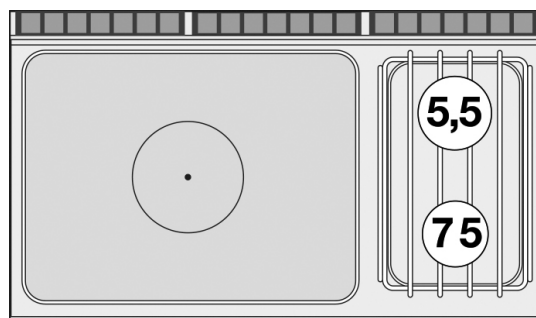

TPF2-712GP

70 SUPERLOTUS

GAS SOLID TOP WITH OVEN

Solid top + 2 burners Traditional gas-oven
cm. 107x55x34h, temp: 150÷300°C, with 1
grid cm.105x53 - Plate 77x57 (included 1
Head end filler strip mod.TPA-7)

Construction - Fabricated using CrNi 18/10 AISI 304 grade Stainless Steel Scotch-Brite Satin polish Finish, incorporating 2 mm thick worktop, rounded edges, chromed details and rear splash back. Knobs with waterproof grades IPX5. Model - Professional Gas Solid Top with Gas Oven, versions with or without 2 or 4 burners, with or without compartment. Piezoelectric ignition with pilot light, 15mm thick steel top for the best in heat conductivity including thermocouple safety valves. Gas oven has piezoelectric ignition, thermocouple safety valves. Burners with ignition by pilot light, taps with thermocouple safety valve. Modulating flame burners, grills in stainless steel rods or cast iron, with removable liquid collectors. Maintenance - All serviceable parts are accessible by the easy removal of front control panel and removable collectors. Fittings - Appliance is supplied with both LPG and Natural Gas conversion jets and adjustable feet.

A	Data plate	C	Gas connection	ISO 7-1 3/4" M
---	------------	---	----------------	----------------

MODEL: TPF2-712GP
 DIMENSIONS: cm. 120x 70,5x 90h
 GAS POWER: 36 kW / 30.960 kcal/h
 GAS TYPE: Natural Gas / LPG