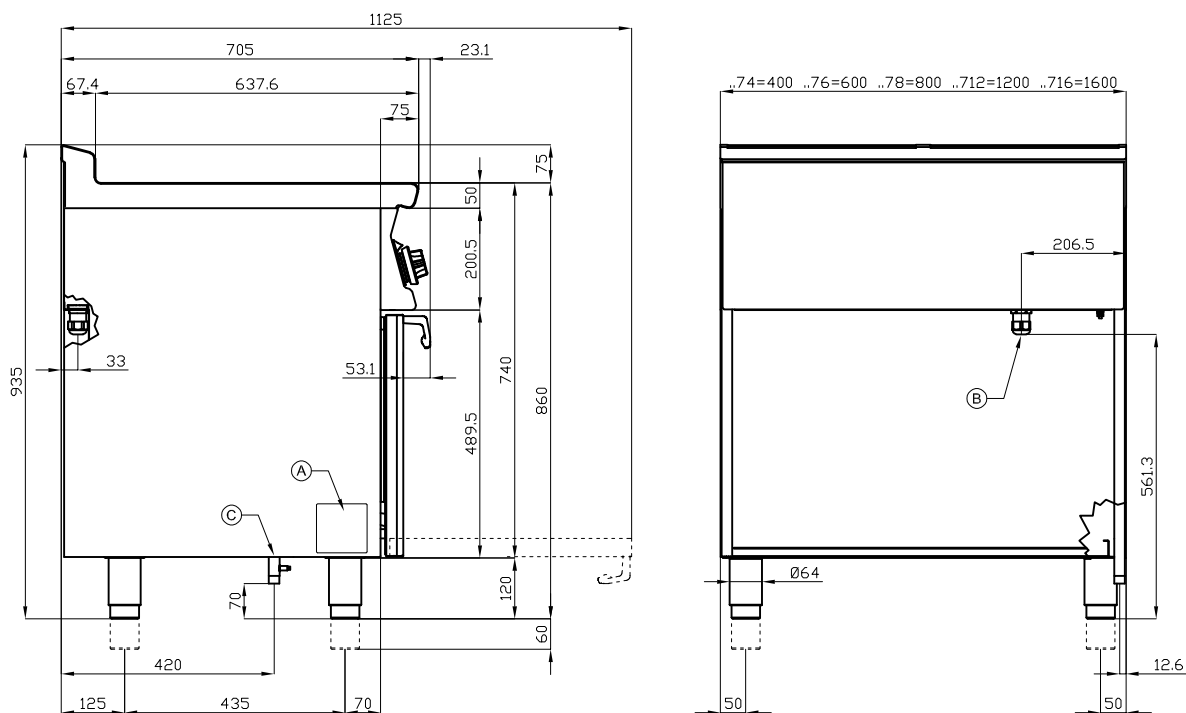

TPF2-712GP

70 SUPERLOTUS

GAS SOLID TOP WITH OVEN

Solid top + 2 burners Traditional gas-oven
cm. 107x55x34h, temp: 150÷300°C, with 1
grid cm.105x53 - Plate 77x57 (included 1
Head end filler strip mod.TPA-7)

A	Data plate	C	Gas connection	ISO 7-1 3/4" M
---	------------	---	----------------	----------------

MODEL: TPF2-712GP
 DIMENSIONS: cm. 120x 70,5x 90h
 GAS POWER: 36 kW / 30.960 kcal/h
 GAS TYPE: Natural Gas / LPG

kg: 209
 m³: 1.051
 mm: 1230x770x1110

BUY LOTUS BUY ITALY

The pictures are purely representative. The manufacturer reserves the right to modify the technical data and models without previous notice.

LOTUS S.P.A. Via Calmaor, 46
 31020 San Vendemiano(TV) - Italy
 Tel. + 39 0438 778020 / 778468
 Fax + 39 0438 778277
 www.lotuscookers.it - lotus@lotuscookers.it