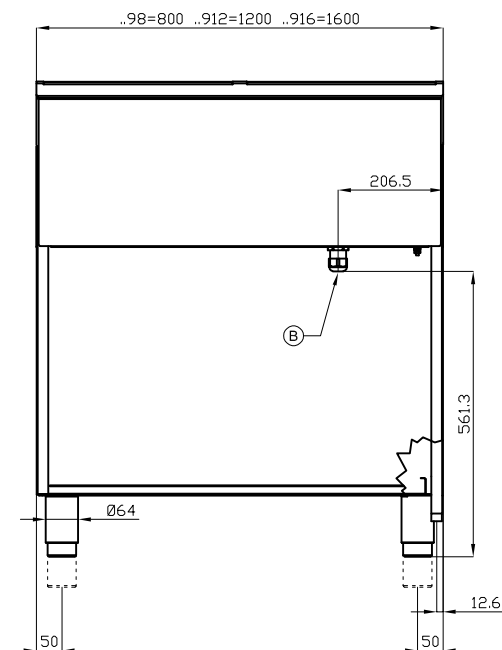

TPF2-98G

90 IPERLOTUS

GAS SOLID TOP WITH OVEN

Solid top + 2 burners Traditional gas-oven
cm. 67x73x34h, temp: 150÷300°C, with 1
grid cm.65x71 GN2/1 - Plate 39x73 (included
1 Head end filler strip mod.TPC-9)

A	Data plate		C	Gas connection	ISO 7-1 3/4" M
---	------------	--	---	----------------	----------------

MODEL: TPF2-98G
 DIMENSIONS: cm. 80x 90x 90h
 GAS POWER: 32,5 kW / 27.950 kcal/h
 GAS TYPE: Natural Gas / LPG