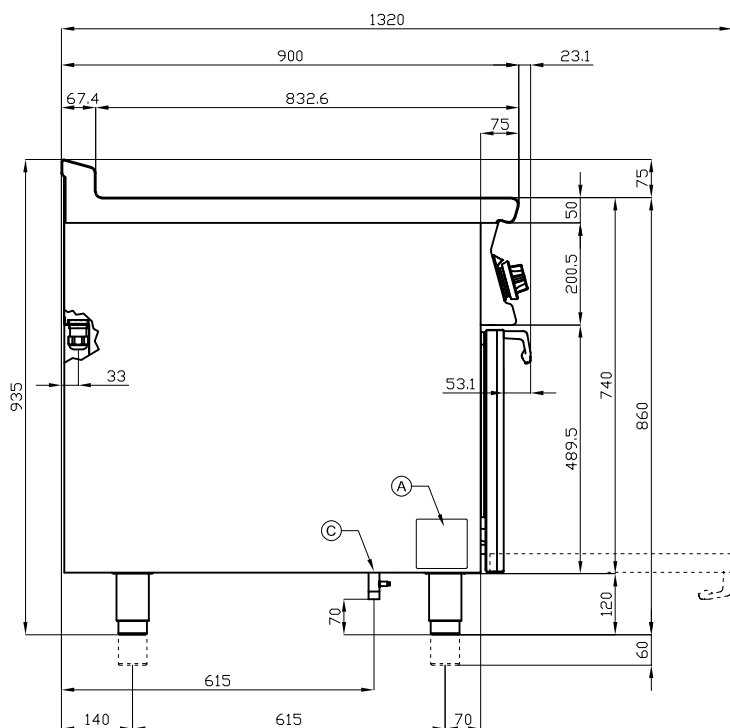

TPF2-98G

90 IPERLOTUS

GAS SOLID TOP WITH OVEN

Solid top + 2 burners Traditional gas-oven
cm. 67x73x34h, temp: 150÷300°C, with 1
grid cm.65x71 GN2/1 - Plate 39x73 (included
1 Head end filler strip mod.TPC-9)

A	Data plate		C	Gas connection	ISO 7-1 3/4" M
---	------------	--	---	----------------	----------------

MODEL: TPF2-98G
 DIMENSIONS: cm. 80x 90x 90h
 GAS POWER: 32,5 kW / 27.950 kcal/h
 GAS TYPE: Natural Gas / LPG

kg: 181
 m³: 0.894
 mm: 830x970x1110

BUY LOTUS BUY ITALY

The pictures are purely representative. The manufacturer reserves the right to modify the technical data and models without previous notice.

LOTUS S.P.A. Via Calmaor, 46
 31020 San Vendemiano(TV) - Italy
 Tel. + 39 0438 778020 / 778468
 Fax + 39 0438 778277
 www.lotuscookers.it - lotus@lotuscookers.it