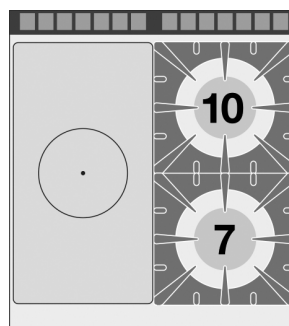

TPF2-98G

90 IPERLOTUS

GAS SOLID TOP WITH OVEN

Solid top + 2 burners Traditional gas-oven
cm. 67x73x34h, temp: 150÷300°C, with 1
grid cm.65x71 GN2/1 - Plate 39x73 (included
1 Head end filler strip mod.TPC-9)

ITALIAN CULINARY ART

The pictures are purely representative. The manufacturer reserves the right to modify the technical data and models without previous notice.

TPF2-98G

90 IPERLOTUS

GAS SOLID TOP WITH OVEN

A	Data plate		C	Gas connection	ISO 7-1 3/4" M
---	------------	--	---	----------------	----------------

MODEL: TPF2-98G
 DIMENSIONS: cm. 80x 90x 90h
 GAS POWER: 32,5 kW / 27.950 kcal/h
 GAS TYPE: Natural Gas / LPG