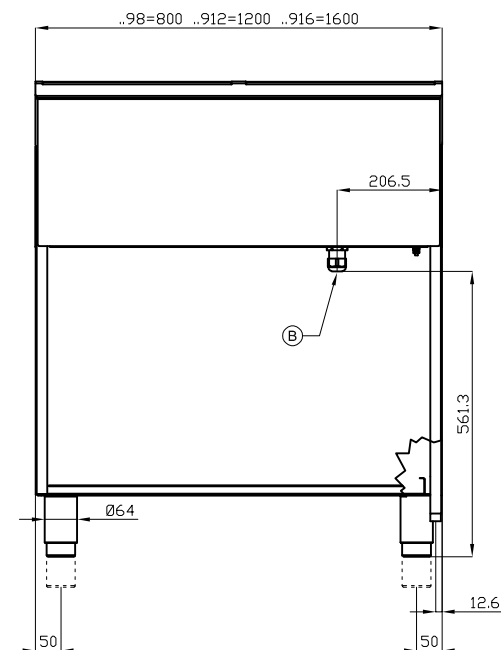

TPF2-912G

90 IPERLOTUS

GAS SOLID TOP WITH OVEN

Solid top + 2 burners Traditional gas-oven
cm. 107x73x34h, temp: 150÷300°C, with 1
grid cm.105x71 - Plate 79x73 (included 1
Head end filler strip mod.TPC-9)

A	Data plate		C	Gas connection	ISO 7-1 3/4" M
---	------------	--	---	----------------	----------------

MODEL: TPF2-912G
 DIMENSIONS: cm. 120x 90x 90h
 GAS POWER: 42 kW / 36.080 kcal/h
 GAS TYPE: Natural Gas / LPG