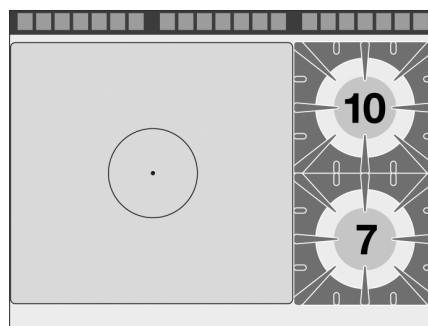

TPF2-912G

90 IPERLOTUS

GAS SOLID TOP WITH OVEN

Solid top + 2 burners Traditional gas-oven
cm. 107x73x34h, temp: 150÷300°C, with 1
grid cm.105x71 - Plate 79x73 (included 1
Head end filler strip mod.TPC-9)

Construction - Fabricated using CrNi 18/10 AISI 304 grade Stainless Steel Scotch-Brite Satin polish Finish, incorporating 2mm thick worktop, rounded edges, chromed details and rear splash back. Knobs with waterproof grades IPX5. Model - Professional Gas Solid Top with Gas Oven, versions with or without 2 or 4 burners, with or without compartment. Piezoelectric ignition with pilot light, 15mm thick steel top for the best in heat conductivity including thermocouple safety valves. Gas oven has piezoelectric ignition, thermocouple safety valves. Burners with ignition by pilot light, taps with thermocouple safety valve. Modulating flame burners, cast iron grills or in stainless steel rods with removable liquid collectors. Maintenance - All serviceable parts are accessible by the easy removal of front control panel and removable collectors. Fittings - Appliance is supplied with both LPG and Natural Gas conversion jets and adjustable feet.

ITALIAN CULINARY ART

The pictures are purely representative. The manufacturer reserves the right to modify the technical data and models without previous notice.

TPF2-912G

90 IPERLOTUS

GAS SOLID TOP WITH OVEN

A	Data plate		C	Gas connection	ISO 7-1 3/4" M
---	------------	--	---	----------------	----------------

MODEL: TPF2-912G
 DIMENSIONS: cm. 120x 90x 90h
 GAS POWER: 42 kW / 36.080 kcal/h
 GAS TYPE: Natural Gas / LPG