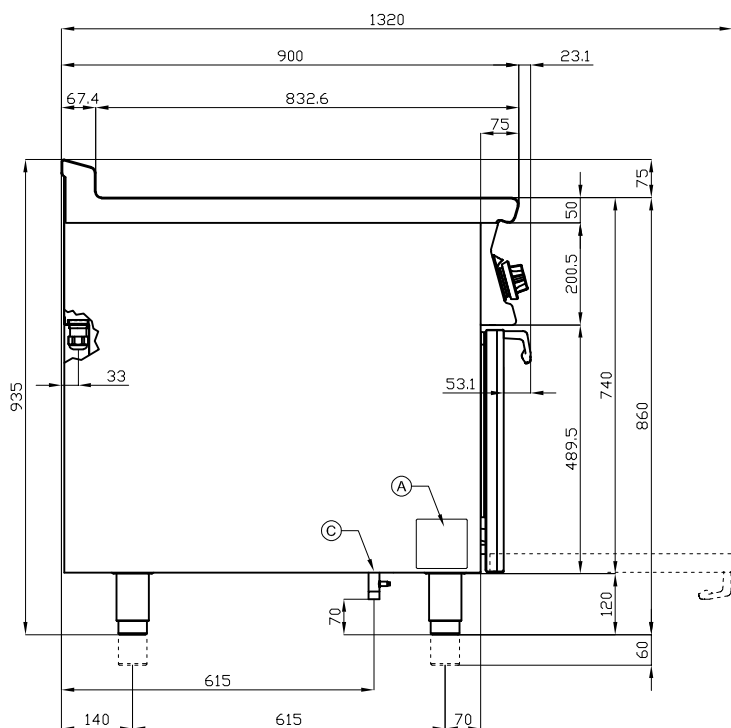

TPF2-912G

90 IPERLOTUS

GAS SOLID TOP WITH OVEN

Solid top + 2 burners Traditional gas-oven
cm. 107x73x34h, temp: 150÷300°C, with 1
grid cm.105x71 - Plate 79x73 (included 1
Head end filler strip mod.TPC-9)

A	Data plate		C	Gas connection	ISO 7-1 3/4" M
---	------------	--	---	----------------	----------------

MODEL: TPF2-912G
 DIMENSIONS: cm. 120x 90x 90h
 GAS POWER: 42 kW / 36.080 kcal/h
 GAS TYPE: Natural Gas / LPG

kg: 264
 m³: 1.324
 mm: 1230x970x1110

BUY LOTUS BUY ITALY

The pictures are purely representative. The manufacturer reserves the right to modify the technical data and models without previous notice.

LOTUS S.P.A. Via Calmaor, 46
 31020 San Vendemiano(TV) - Italy
 Tel. + 39 0438 778020 / 778468
 Fax + 39 0438 778277
 www.lotuscookers.it - lotus@lotuscookers.it