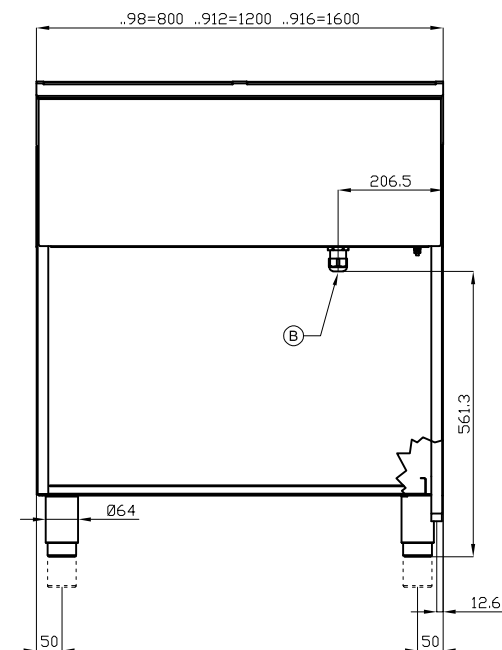

# TPF-98G

90 IPERLOTUS

GAS SOLID TOP WITH OVEN

Solid top on Traditional gas-oven cm.

67x73x34h, temp: 150÷300°C, with 1 grid

cm.65x71 GN2/1 - Plate cm. 79x73 (included

1 Head end filler strip mod.TPC-9)

Construction - Fabricated using CrNi 18/10 AISI 304 grade Stainless Steel Scotch-Brite Satin polish Finish, incorporating 2mm thick worktop, rounded edges, chromed details and rear splash back. Knobs with waterproof grades IPX5. Model - Professional Gas Solid Top with Gas Oven, versions with or without 2 or 4 burners, with or without compartment. Piezoelectric ignition with pilot light, 15mm thick steel top for the best in heat conductivity including thermocouple safety valves. Gas oven has piezoelectric ignition, thermocouple safety valves. Burners with ignition by pilot light, taps with thermocouple safety valve. Modulating flame burners, cast iron grills or in stainless steel rods with removable liquid collectors. Maintenance - All serviceable parts are accessible by the easy removal of front control panel and removable collectors. Fittings - Appliance is supplied with both LPG and Natural Gas conversion jets and adjustable feet.

# TPF-98G

90 IPERLOTUS

GAS SOLID TOP WITH OVEN

A	Data plate		C	Gas connection	ISO 7-1 3/4" M
---	------------	--	---	----------------	----------------

MODEL: TPF-98G  
 DIMENSIONS: cm. 80x 90x 90h  
 GAS POWER: 20,5 kW / 17.630 kcal/h  
 GAS TYPE: Natural Gas / LPG

kg: 194  
 m<sup>3</sup>: 0.894  
 mm: 830x970x1110

BUY LOTUS BUY ITALY

The pictures are purely representative. The manufacturer reserves the right to modify the technical data and models without previous notice.