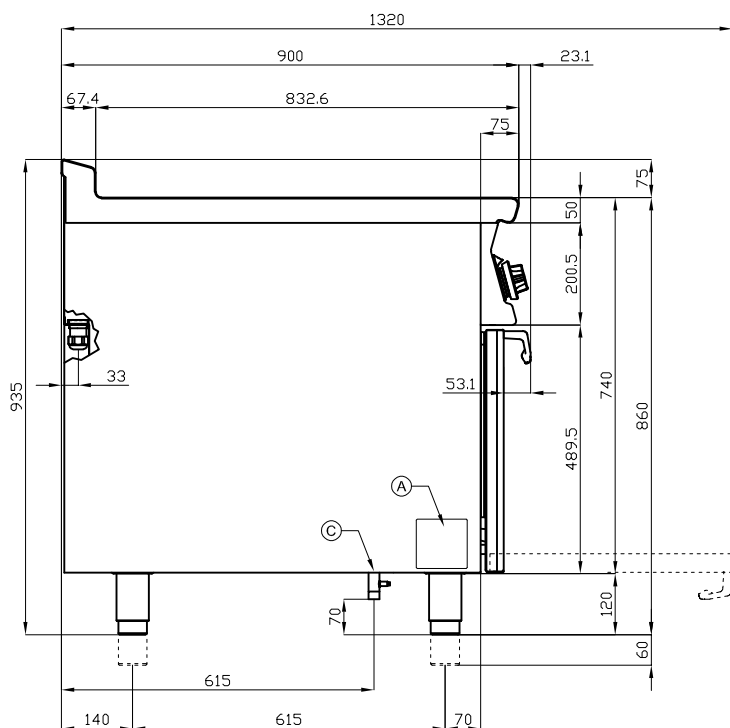

# TPF-98G

90 IPERLOTUS

GAS SOLID TOP WITH OVEN

Solid top on Traditional gas-oven cm.

67x73x34h, temp: 150÷300°C, with 1 grid

cm.65x71 GN2/1 - Plate cm. 79x73 (included

1 Head end filler strip mod.TPC-9)

Construction - Fabricated using CrNi 18/10 AISI 304 grade Stainless Steel Scotch-Brite Satin polish Finish, incorporating 2mm thick worktop, rounded edges, chromed details and rear splash back. Knobs with waterproof grades IPX5. Model - Professional Gas Solid Top with Gas Oven, versions with or without 2 or 4 burners, with or without compartment. Piezoelectric ignition with pilot light, 15mm thick steel top for the best in heat conductivity including thermocouple safety valves. Gas oven has piezoelectric ignition, thermocouple safety valves. Burners with ignition by pilot light, taps with thermocouple safety valve. Modulating flame burners, cast iron grills or in stainless steel rods with removable liquid collectors. Maintenance - All serviceable parts are accessible by the easy removal of front control panel and removable collectors. Fittings - Appliance is supplied with both LPG and Natural Gas conversion jets and adjustable feet.

# TPF-98G

90 IPERLOTUS

GAS SOLID TOP WITH OVEN

A	Data plate		C	Gas connection	ISO 7-1 3/4" M
---	------------	--	---	----------------	----------------

MODEL: TPF-98G  
 DIMENSIONS: cm. 80x 90x 90h  
 GAS POWER: 20,5 kW / 17.630 kcal/h  
 GAS TYPE: Natural Gas / LPG

kg: 194  
 m<sup>3</sup>: 0.894  
 mm: 830x970x1110

BUY LOTUS BUY ITALY

The pictures are purely representative. The manufacturer reserves the right to modify the technical data and models without previous notice.